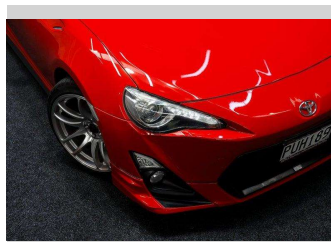

2012 Toyota 86 GT86 | Nice Mods

Purchase Price **\$22,995**
Includes GST, Registration & Licensing

Finance may be available on this vehicle. Ask one of our friendly staff for more information.

Gain peace of mind with Mechanical Breakdown Insurance. **Ask us how.**

Top features

None Listed

Body Style
Coupe

Odometer
129,000 km

Engine
1998 cc, Internal Combustion

Fuel Type
Petrol

Transmission
Auto

Wheels
-