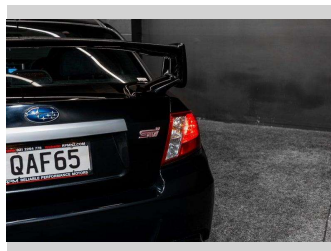

# 2012 Subaru Impreza WRX | STI AWD Turbo w/Lip Kit

**Purchase Price** **\$25,995**  
Includes GST, Registration & Licensing

Finance may be available on this vehicle. Ask one of our friendly staff for more information.

Gain peace of mind with Mechanical Breakdown Insurance. **Ask us how.**

**Top features**

- » 4WD/4x4

Body Style  
**Sedan**

Odometer  
**128,000 km**

Engine  
**2457 cc, Internal Combustion**

Fuel Type  
**Petrol**