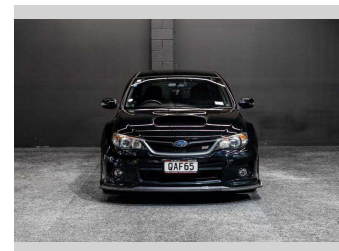

# 2012 Subaru Impreza WRX | STI AWD Turbo w/Lip Kit

**Purchase Price** **\$25,995**  
Includes GST, Registration & Licensing

Finance may be available on this vehicle. Ask one of our friendly staff for more information.

Gain peace of mind with Mechanical Breakdown Insurance. **Ask us how.**

**Top features**

- » 4WD/4x4

Body Style  
**Sedan**

Odometer  
**128,000 km**

Engine  
**2457 cc, Internal Combustion**

Fuel Type  
**Petrol**