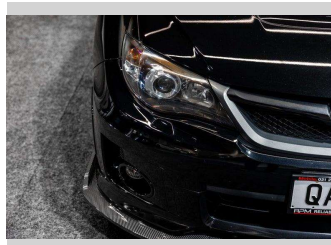

# 2012 Subaru Impreza WRX | STI AWD Turbo w/Lip Kit

**Purchase Price** **\$25,995**  
Includes GST, Registration & Licensing

Finance may be available on this vehicle. Ask one of our friendly staff for more information.

Gain peace of mind with Mechanical Breakdown Insurance. **Ask us how.**

**Top features**

- » 4WD/4x4

Body Style  
**Sedan**

Odometer  
**128,000 km**

Engine  
**2457 cc, Internal Combustion**

Fuel Type  
**Petrol**