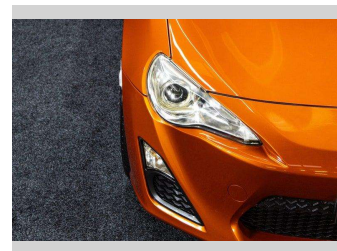

2012 Toyota 86 Grade 4B Fresh Import!

Purchase Price **\$22,995**
Includes GST, Registration & Licensing

Finance may be available on this vehicle. Ask one of our friendly staff for more information.

Gain peace of mind with Mechanical Breakdown Insurance. **Ask us how.**

Top features
None Listed

Body Style
Coupe

Odometer
101,000 km

Engine
1998 cc, Internal Combustion

Fuel Type
Petrol

Transmission
Auto

Wheels
-

VIN
7AT0H65RX26002076

Interior
-

Safety

Based on 2025 VSRR rating

Reg No.
-

Ext Colour
Orange

History
-

Seats
-

CO2 Emissions
★ ★ ★ ★ ☆ ☆
200 grams/km