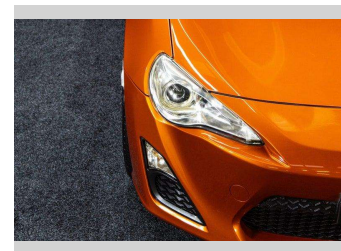

2012 Toyota 86 Grade 4B Fresh Import!

Purchase Price **\$22,995**
Includes GST, Registration & Licensing

Finance may be available on this vehicle. Ask one of our friendly staff for more information.

Gain peace of mind with Mechanical Breakdown Insurance. **Ask us how.**

Top features
None Listed

Body Style
Coupe

Odometer
101,000 km

Engine
1998 cc, Internal Combustion

Fuel Type
Petrol

Transmission
Auto

Wheels
-

VIN
7AT0H65RX26002076

Interior
-

Safety

Based on 2025 VSRR rating

Reg No.
-

Ext Colour
Orange

History
-

Seats
-

CO2 Emissions
★ ★ ★ ★ ☆ ☆
200 grams/km