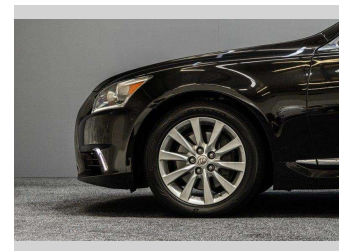

2014 Lexus LS 460 FRESH IMPORT - Version C!

Purchase Price **$23,995**
Includes GST, Registration & Licensing

Finance may be available on this vehicle. Ask one of our friendly staff for more information.

Gain peace of mind with Mechanical Breakdown Insurance. **Ask us how.**

Top features

None Listed

Body Style
Sedan

Odometer
146,000 km

Engine
4608 cc, Internal Combustion

Fuel Type
Petrol

Transmission
Auto

Wheels
-

VIN
7AT0B00JX26133686

Interior
-

Safety

Based on 2025 VSRR rating

Reg No.
-

Ext Colour
Black

History
-

Seats
-

CO2 Emissions
☆☆☆☆☆☆
292 grams/km

Energy Economy
☆☆☆☆☆☆
Annual fuel cost of $4,940
12.6L per 100km

Cost per year is an estimate based on petrol price of $2.80 per litre and an average distance of 14000 km. Emissions and Energy Economy figures standardised to 3P WLTP.

Stock ID: 3009073