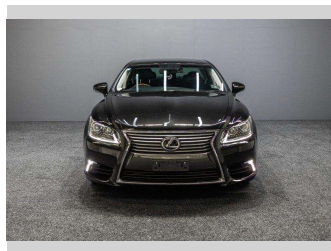

2014 Lexus LS 460 FRESH IMPORT - Version C!

Purchase Price **\$23,995**
Includes GST, Registration & Licensing

Finance may be available on this vehicle. Ask one of our friendly staff for more information.

Gain peace of mind with Mechanical Breakdown Insurance. **Ask us how.**

Top features

None Listed

Body Style
Sedan

Odometer
146,000 km

Engine
4608 cc, Internal Combustion

Fuel Type
Petrol

Transmission
Auto