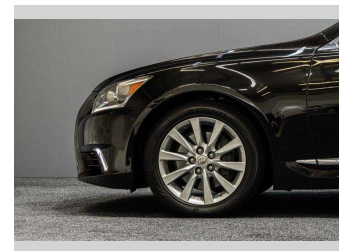

2014 Lexus LS 460 FRESH IMPORT - Version C!

Purchase Price **$23,995**
Includes GST, Registration & Licensing

Finance may be available on this vehicle. Ask one of our friendly staff for more information.

Gain peace of mind with Mechanical Breakdown Insurance. **Ask us how.**

Top features

None Listed

Body Style
Sedan

Odometer
146,000 km

Engine
4608 cc, Internal Combustion

Fuel Type
Petrol

Transmission
Auto

Wheels
-

VIN
7AT0B00JX26133686

Interior
-

Safety

Based on 2025 VSRR rating

Reg No.
-

Ext Colour
Black

History
-

Seats
-

CO2 Emissions
☆☆☆☆☆☆
292 grams/km

Energy Economy
☆☆☆☆☆☆
Annual fuel cost of $4,940
12.6L per 100km

Cost per year is an estimate based on petrol price of $2.80 per litre and an average distance of 14000 km. Emissions and Energy Economy figures standardised to 3P WLTP.

Stock ID: 3009073