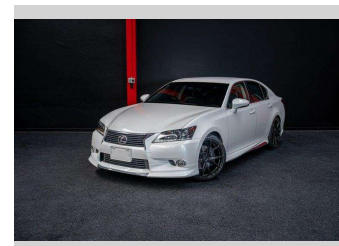

2012 Lexus GS 250 New 20 inch Wheels + Nice Kit

Purchase Price **\$26,995**
Includes GST, Registration & Licensing

Finance may be available on this vehicle. Ask one of our friendly staff for more information.

Gain peace of mind with Mechanical Breakdown Insurance. **Ask us how.**

Top features

None Listed

Body Style
Sedan

Odometer
70,000 km

Engine
2500 cc, Internal Combustion

Fuel Type
Petrol

Transmission
Auto