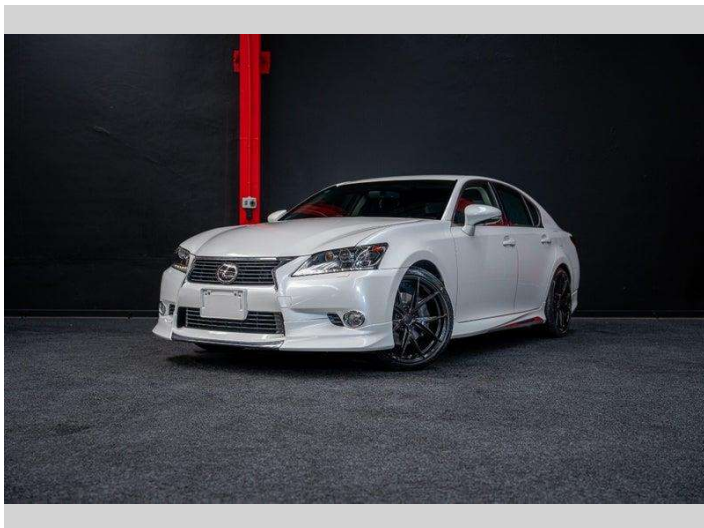

2012 Lexus GS 250 New 20 inch Wheels + Nice Kit

Purchase Price **\$26,995**
Includes GST, Registration & Licensing

Finance may be available on this vehicle. Ask one of our friendly staff for more information.

Gain peace of mind with Mechanical Breakdown Insurance. **Ask us how.**

Top features

None Listed

Body Style
Sedan

Odometer
70,000 km

Engine
2500 cc, Internal Combustion

Fuel Type
Petrol

Transmission
Auto