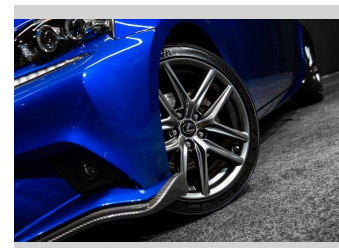

2014 Lexus IS 300h F SPORT - PREMIUM!

Purchase Price **\$23,995**
Includes GST, Registration & Licensing

Finance may be available on this vehicle. Ask one of our friendly staff for more information.

Gain peace of mind with Mechanical Breakdown Insurance. **Ask us how.**

Top features

None Listed

Body Style
Sedan

Odometer
137,000 km

Engine
2500 cc, Hybrid

Fuel Type
Hybrid

Transmission
Auto

Wheels
-