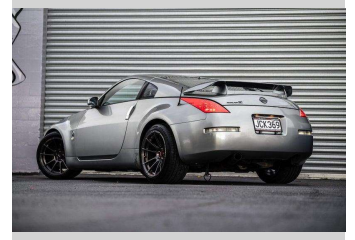

2006 Nissan Fairlady Z | V6 RWD 287BHP

Purchase Price

\$15,995

Includes GST, Registration & Licensing

Finance may be available on this vehicle. Ask one of our friendly staff for more information.

Gain peace of mind with Mechanical Breakdown Insurance. **Ask us how.**

Top features

None Listed

Body Style

Coupe

Odometer

153,000 km

Engine

3490 cc, Internal Combustion

Fuel Type

Petrol

Transmission

Auto

Wheels

-

VIN

7AT0DH2PX15422213