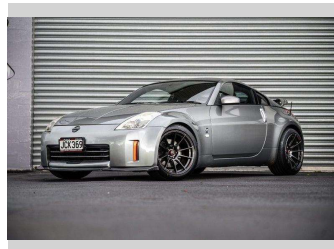

2006 Nissan Fairlady Z | V6 RWD 287BHP

Purchase Price

\$15,995

Includes GST, Registration & Licensing

Finance may be available on this vehicle. Ask one of our friendly staff for more information.

Gain peace of mind with Mechanical Breakdown Insurance. **Ask us how.**

Top features

None Listed

Body Style

Coupe

Odometer

153,000 km

Engine

3490 cc, Internal Combustion

Fuel Type

Petrol

Transmission

Auto

Wheels

-

VIN

7AT0DH2PX15422213

Interior

-

Safety

Based on 2025 VSRR rating

Reg No.

JCK369

Ext Colour

Grey