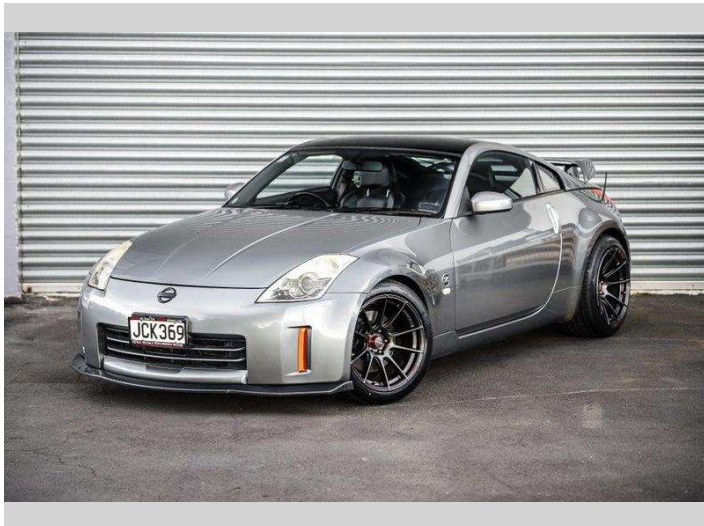

2006 Nissan Fairlady Z | V6 RWD 287BHP

Purchase Price

\$15,995

Includes GST, Registration & Licensing

Finance may be available on this vehicle. Ask one of our friendly staff for more information.

Gain peace of mind with Mechanical Breakdown Insurance. **Ask us how.**

Top features

None Listed

Body Style

Coupe

Odometer

153,000 km

Engine

3490 cc, Internal Combustion

Fuel Type

Petrol

Transmission

Auto

Wheels

-

VIN

7AT0DH2PX15422213

Interior

-

Safety

Based on 2025 VSRR rating

Reg No.

JCK369

Ext Colour

Grey