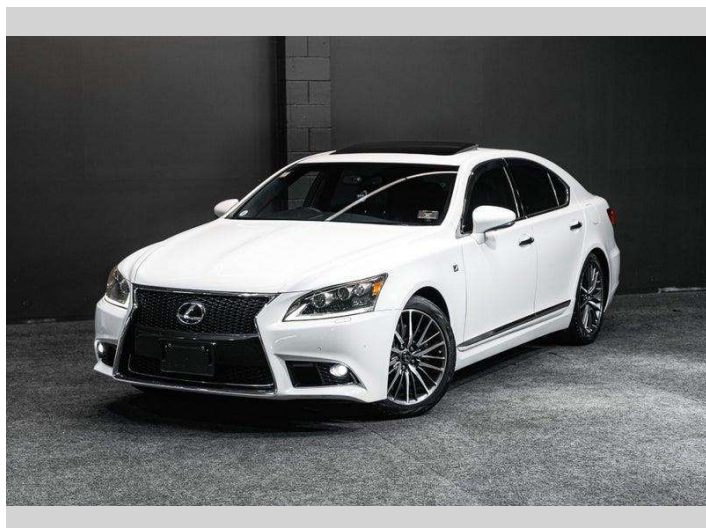

2012 Lexus LS 460 F Sport Premium w/SUNROOF!

Purchase Price **\$30,995**
Includes GST, Registration & Licensing

Finance may be available on this vehicle. Ask one of our friendly staff for more information.

Gain peace of mind with Mechanical Breakdown Insurance. **Ask us how.**

Top features

None Listed

Body Style
Sedan

Odometer
107,000 km

Engine
4608 cc

Fuel Type
Petrol

Transmission
Auto

Wheels
-

VIN
7AT0B00JX26114848

Interior
-

Safety

Based on 2025 VSRR rating

Reg No.
-

Ext Colour
White

History
-