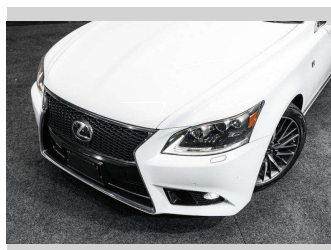

2012 Lexus LS 460 F Sport Premium w/SUNROOF!

Purchase Price **\$30,995**
Includes GST, Registration & Licensing

Finance may be available on this vehicle. Ask one of our friendly staff for more information.