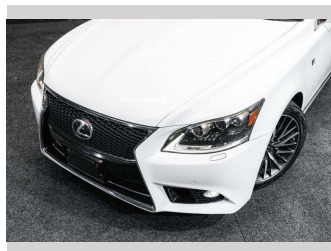

# 2012 Lexus LS 460 F Sport Premium w/SUNROOF!

**Purchase Price** **\$28,995**  
Includes GST, Registration & Licensing

Finance may be available on this vehicle. Ask one of our friendly staff for more information.