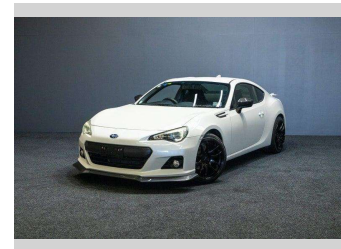

# 2015 Subaru BRZ Version S | Fresh Import

**Purchase Price** **\$22,995**  
Includes GST, Registration & Licensing

Finance may be available on this vehicle. Ask one of our friendly staff for more information.

Gain peace of mind with Mechanical Breakdown Insurance. **Ask us how.**

**Top features**

None Listed

Body Style  
**Coupe**

Odometer  
**116,000 km**

Engine  
**1990 cc**

Fuel Type  
**Petrol**

Transmission  
**Auto**