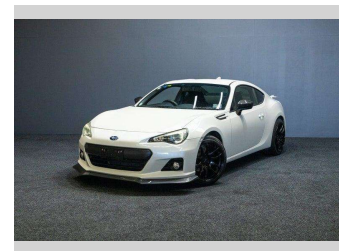

# 2015 Subaru BRZ Version S | Fresh Import

**Purchase Price** **\$22,995**  
Includes GST, Registration & Licensing

Finance may be available on this vehicle. Ask one of our friendly staff for more information.

Gain peace of mind with Mechanical Breakdown Insurance. **Ask us how.**

**Top features**

None Listed

Body Style  
**Coupe**

Odometer  
**116,000 km**

Engine  
**1990 cc, Internal Combustion**

Fuel Type  
**Petrol**