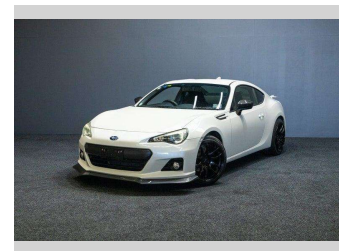

2015 Subaru BRZ Version S | Fresh Import

Purchase Price **\$22,995**
Includes GST, Registration & Licensing

Finance may be available on this vehicle. Ask one of our friendly staff for more information.

Gain peace of mind with Mechanical Breakdown Insurance. **Ask us how.**

Top features

None Listed

Body Style
Coupe

Odometer
116,000 km

Engine
1990 cc, Internal Combustion

Fuel Type
Petrol

Transmission
Auto

Wheels
-