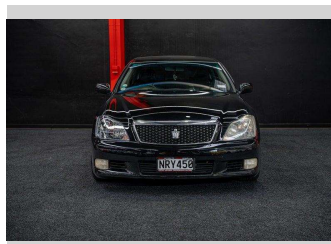

2006 Toyota Crown | Athlete w/ Low kms!

Purchase Price

\$15,995

Includes GST, Registration & Licensing

Finance may be available on this vehicle. Ask one of our friendly staff for more information.

**finance
NOW**

Gain peace of mind with Mechanical Breakdown Insurance. **Ask us how.**

**provident
insurance**

Top features

None Listed

Body Style

Sedan

Odometer

125,000 km

Engine

3450 cc

Fuel Type

Petrol

Transmission

Auto

Wheels

-

Ext Colour

Black

History

-

Seats

-

CO2 Emissions

★☆☆☆☆