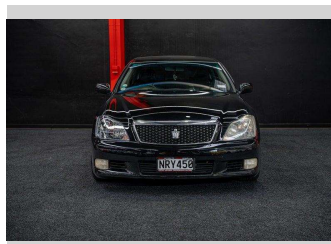

# 2006 Toyota Crown | Athlete w/ Low kms!

**Purchase Price** **\$13,995**  
Includes GST, Registration & Licensing

Finance may be available on this vehicle. Ask one of our friendly staff for more information.

Gain peace of mind with Mechanical Breakdown Insurance. **Ask us how.**

**Top features**

None Listed

Body Style  
**Sedan**

Odometer  
**125,000 km**

Engine  
**3450 cc, Internal Combustion**

Fuel Type  
**Petrol**

Transmission  
**Auto**

Wheels  
-

VIN  
**7AT0H60BX21008948**

Interior  
-

Safety  
  
Based on 2025 VSRR rating

Reg No.  
**NR450**

Ext Colour  
**Black**

History  
-