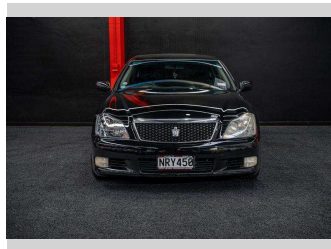

2006 Toyota Crown | Athlete w/ Low kms!

Purchase Price **\$13,995**
Includes GST, Registration & Licensing

Finance may be available on this vehicle. Ask one of our friendly staff for more information.

Gain peace of mind with Mechanical Breakdown Insurance. **Ask us how.**

Top features

None Listed

Body Style
Sedan

Odometer
125,000 km

Engine
3450 cc, Internal Combustion

Fuel Type
Petrol

Transmission
Auto

Wheels
-

VIN
7AT0H60BX21008948

Interior
-

Safety

Based on 2025 VSRR rating

Reg No.
NR450

Ext Colour
Black

History
-

Seats
-