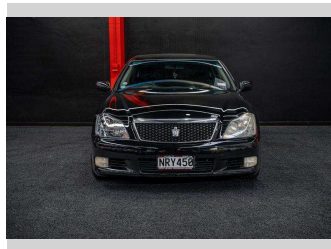

2006 Toyota Crown | Athlete w/ Low kms!

Purchase Price **\$13,995**
Includes GST, Registration & Licensing

Finance may be available on this vehicle. Ask one of our friendly staff for more information.

Gain peace of mind with Mechanical Breakdown Insurance. **Ask us how.**

Top features

None Listed

Body Style
Sedan

Odometer
125,000 km

Engine
3450 cc, Internal Combustion

Fuel Type
Petrol

Transmission
Auto

Wheels
-