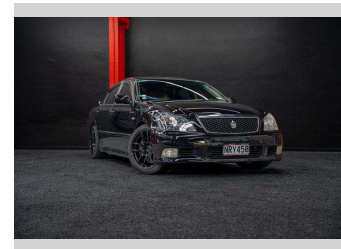

2006 Toyota Crown | Athlete w/ Low kms!

Purchase Price **\$13,995**
Includes GST, Registration & Licensing

Finance may be available on this vehicle. Ask one of our friendly staff for more information.

Gain peace of mind with Mechanical Breakdown Insurance. **Ask us how.**

Top features

None Listed

Body Style
Sedan

Odometer
125,000 km

Engine
3450 cc, Internal Combustion

Fuel Type
Petrol

Transmission
Auto

Wheels
-

VIN
7AT0H60BX21008948

Interior
-

Safety

Based on 2025 VSRR rating

Reg No.
NRV450

Ext Colour
Black

History
-

Seats
-