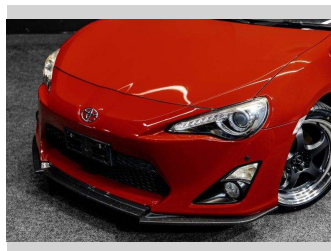

2014 Toyota 86 GT | New RPM Wheels

Purchase Price **\$22,995**
Includes GST, Registration & Licensing

Finance may be available on this vehicle. Ask one of our friendly staff for more information.

Gain peace of mind with Mechanical Breakdown Insurance. **Ask us how.**

Top features

None Listed

Body Style
Coupe

Odometer
101,000 km

Engine
1998 cc, Internal Combustion

Fuel Type
Petrol

Transmission
Auto

Wheels
-