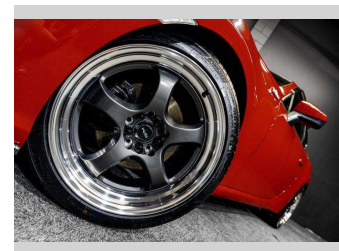

2014 Toyota 86 GT | New RPM Wheels

Purchase Price **\$22,995**
Includes GST, Registration & Licensing

Finance may be available on this vehicle. Ask one of our friendly staff for more information.

Gain peace of mind with Mechanical Breakdown Insurance. **Ask us how.**