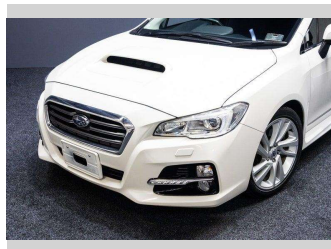

# 2015 Subaru Levorg 1.6GT EYESIGHT - IMPORT!

**Purchase Price** **\$14,995**  
Includes GST, Registration & Licensing

Finance may be available on this vehicle. Ask one of our friendly staff for more information.

Gain peace of mind with Mechanical Breakdown Insurance. **Ask us how.**

**Top features**  
None Listed

Body Style  
**Station Wagon**

Odometer  
**121,000 km**

Engine  
**1599 cc, Internal Combustion**

Fuel Type  
**Petrol**