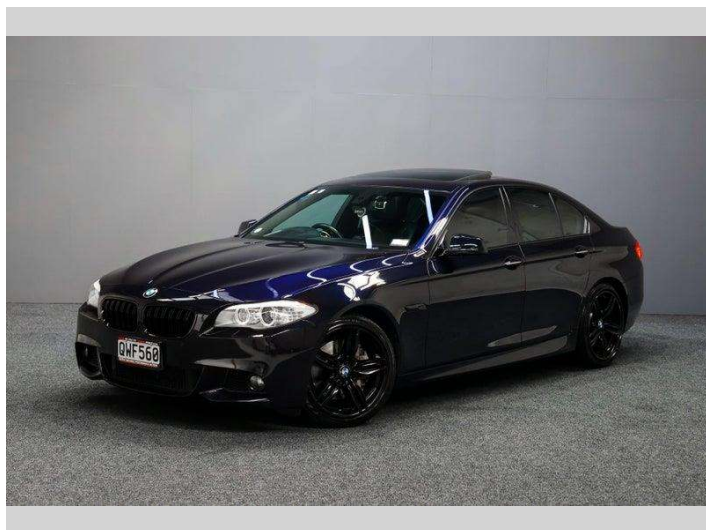

2011 BMW 535i Twin Turbo 300BHP 8SP Tip

Purchase Price **\$19,995**
Includes GST, Registration & Licensing

Finance may be available on this vehicle. Ask one of our friendly staff for more information.

Gain peace of mind with Mechanical Breakdown Insurance. **Ask us how.**

Top features
None Listed

Body Style
Sedan

Odometer
106,000 km

Engine
2979 cc, Internal Combustion

Fuel Type
Petrol

Transmission
Auto

Wheels
-

VIN
WBAFR72070C958053

Interior
-

Safety

Based on 2025 VSRR rating

Reg No.
QWF560

Ext Colour
Black

History
-

Seats
-

CO2 Emissions
★ ★ ★ ★ ☆ ☆ ☆
198 grams/km