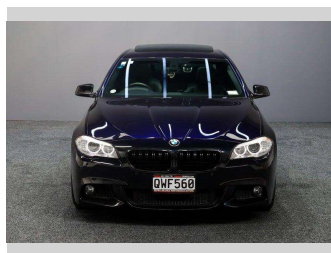

2011 BMW 535i Twin Turbo 300BHP 8SP Tip

Purchase Price **\$19,995**
Includes GST, Registration & Licensing

Finance may be available on this vehicle. Ask one of our friendly staff for more information.

Gain peace of mind with Mechanical Breakdown Insurance. **Ask us how.**

Top features
None Listed

Body Style
Sedan

Odometer
106,000 km

Engine
2979 cc, Internal Combustion

Fuel Type
Petrol

Transmission
Auto

Wheels
-

VIN
WBAFR72070C958053