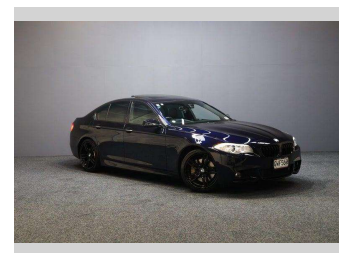

2011 BMW 535i Twin Turbo 300BHP 8SP Tip

Purchase Price **\$19,995**
Includes GST, Registration & Licensing

Finance may be available on this vehicle. Ask one of our friendly staff for more information.

Gain peace of mind with Mechanical Breakdown Insurance. **Ask us how.**

Top features
None Listed

Body Style
Sedan

Odometer
106,000 km

Engine
2979 cc, Internal Combustion

Fuel Type
Petrol

Transmission
Auto

Wheels
-

VIN
WBAFR72070C958053

Interior
-

Safety

Based on 2025 VSRR rating

Reg No.
QWF560

Ext Colour
Black

History
-

Seats
-

CO2 Emissions
★ ★ ★ ★ ☆ ☆ ☆
198 grams/km