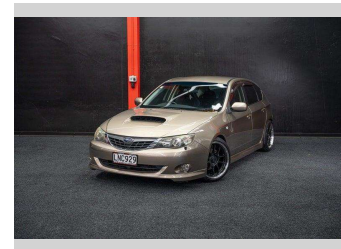

2007 Subaru Impreza | SGT AWD Turbo!

Purchase Price

\$14,995

Includes GST, Registration & Licensing

Finance may be available on this vehicle. Ask one of our friendly staff for more information.

Gain peace of mind with Mechanical Breakdown Insurance. **Ask us how.**

Top features

None Listed

Body Style

Hatchback

Odometer

135,000 km

Engine

1990 cc

Fuel Type

Petrol

Transmission

Auto

Wheels

-

VIN

7AT0GF09X18003898