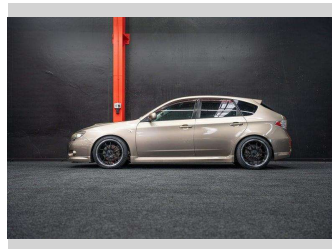

2007 Subaru Impreza | SGT AWD Turbo!

Purchase Price

\$14,995

Includes GST, Registration & Licensing

Finance may be available on this vehicle. Ask one of our friendly staff for more information.

Gain peace of mind with Mechanical Breakdown Insurance. **Ask us how.**

Top features

None Listed

Body Style

Hatchback

Odometer

135,000 km

Engine

1990 cc

Fuel Type

Petrol

Transmission

Auto

Wheels

-

VIN

7AT0GF09X18003898