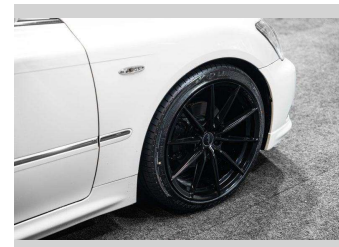

2004 Toyota Crown Athlete | 3.0L V6 RWD!

Purchase Price

\$15,995

Includes GST, Registration & Licensing

Finance may be available on this vehicle. Ask one of our friendly staff for more information.

finance
NOW

Gain peace of mind with Mechanical Breakdown Insurance. **Ask us how.**

provident
insurance

Top features

None Listed

Body Style

Sedan

Odometer

91,000 km