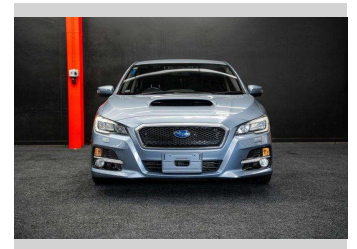

2014 Subaru Levorg | GT-S 2.0L - EYESIGHT!

Purchase Price **\$17,995**
Includes GST, Registration & Licensing

Finance may be available on this vehicle. Ask one of our friendly staff for more information.

Gain peace of mind with Mechanical Breakdown Insurance. **Ask us how.**

Top features
None Listed

Body Style
Station Wagon

Odometer
122,000 km

Engine
1998 cc, Internal Combustion

Fuel Type
Petrol

Transmission
Auto

Wheels
-

VIN
7AT0GF22X26002184

Interior
-

Safety

Based on 2025 VSRR rating

Reg No.
-

Ext Colour
Blue

History
-