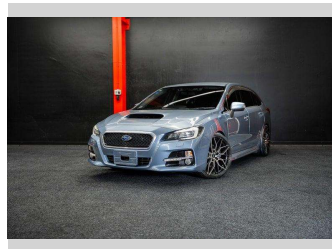

2014 Subaru Levorg | GT-S 2.0L - EYESIGHT!

Purchase Price **\$17,995**
Includes GST, Registration & Licensing

Finance may be available on this vehicle. Ask one of our friendly staff for more information.

Gain peace of mind with Mechanical Breakdown Insurance. **Ask us how.**

Top features
None Listed

Body Style
Station Wagon

Odometer
122,000 km

Engine
1998 cc, Internal Combustion

Fuel Type
Petrol

Transmission
Auto

Wheels
-

VIN
7AT0GF22X26002184

Interior
-

Safety

Based on 2025 VSRR rating

Reg No.
-

Ext Colour
Blue

History
-