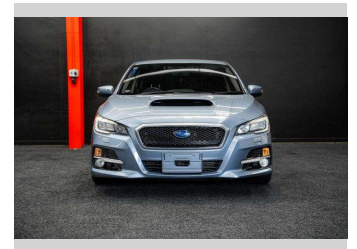

2014 Subaru Levorg | GT-S 2.0L - EYESIGHT!

Purchase Price **\$17,995**
Includes GST, Registration & Licensing

Finance may be available on this vehicle. Ask one of our friendly staff for more information.

Gain peace of mind with Mechanical Breakdown Insurance. **Ask us how.**

Top features

None Listed

Body Style
Station Wagon

Odometer
122,000 km

Engine
1998 cc, Internal Combustion

Fuel Type
Petrol

Transmission
Auto

Wheels
-

VIN
7AT0GF22X26002184

Interior
-

Safety

Based on 2025 VSRR rating

Reg No.
-

Ext Colour
Blue

History
-