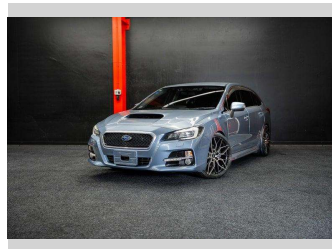

2014 Subaru Levorg | GT-S 2.0L - EYESIGHT!

Purchase Price **\$17,995**
Includes GST, Registration & Licensing

Finance may be available on this vehicle. Ask one of our friendly staff for more information.

Gain peace of mind with Mechanical Breakdown Insurance. **Ask us how.**

Top features

None Listed

Body Style
Station Wagon

Odometer
122,000 km

Engine
1998 cc, Internal Combustion

Fuel Type
Petrol

Transmission
Auto

Wheels
-

VIN
7AT0GF22X26002184

Interior
-

Safety

Based on 2025 VSRR rating

Reg No.
-

Ext Colour
Blue

History
-