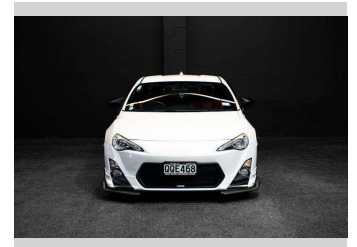

2012 Toyota 86 GT | TRD Body Kit w/Spoiler!

Purchase Price **\$22,995**
Includes GST, Registration & Licensing

Finance may be available on this vehicle. Ask one of our friendly staff for more information.

Gain peace of mind with Mechanical Breakdown Insurance. **Ask us how.**

Top features

None Listed

Body Style
Coupe

Odometer
112,000 km

Engine
1998 cc

Fuel Type
Petrol

Transmission
Auto