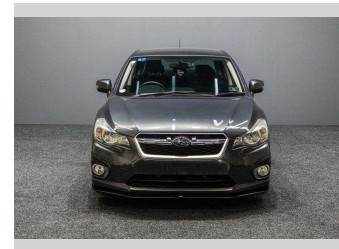

# 2012 Subaru Impreza G4 | 2.0L Sport!

**Purchase Price** **\$15,995**  
Includes GST, Registration & Licensing

Finance may be available on this vehicle. Ask one of our friendly staff for more information.

Gain peace of mind with Mechanical Breakdown Insurance. **Ask us how.**

**Top features**

None Listed

Body Style  
**Sedan**

Odometer  
**84,000 km**

Engine  
**1995 cc, Internal Combustion**

Fuel Type  
**Petrol**