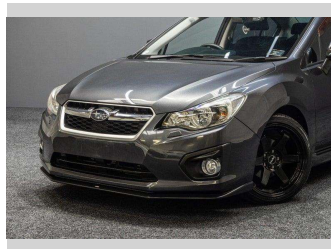

# 2012 Subaru Impreza G4 | 2.0L Sport!

**Purchase Price** **\$15,995**  
Includes GST, Registration & Licensing

Finance may be available on this vehicle. Ask one of our friendly staff for more information.

Gain peace of mind with Mechanical Breakdown Insurance. **Ask us how.**

**Top features**

None Listed

Body Style  
**Sedan**

Odometer  
**84,000 km**

Engine  
**1995 cc, Internal Combustion**

Fuel Type  
**Petrol**

Transmission  
**Auto**

Wheels  
-

VIN  
**7AT0GF09X26024753**

Interior  
-

Safety

Based on 2025 UCSR rating for 12-16 models

Reg No.  
-

Ext Colour  
**Grey**