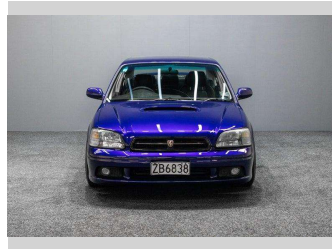

# 2000 Subaru Legacy B4 | Twin Turbo 5SP!

Purchase Price

**\$16,995**

Includes GST, Registration & Licensing

Finance may be available on this vehicle. Ask one of our friendly staff for more information.

Gain peace of mind with Mechanical Breakdown Insurance. **Ask us how.**

## Top features

» 4WD/4x4

Body Style

**Sedan**

Odometer

**168,000 km**

Engine

**1994 cc, Internal Combustion**

Fuel Type

**Petrol**

Transmission

**5-Speed Manual, 4WD**

Wheels

-

VIN

**7A8GF0B0700042537**