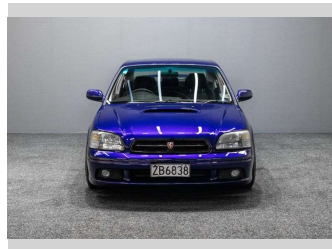

2000 Subaru Legacy B4 | Twin Turbo 5SP!

Purchase Price **\$16,995**
Includes GST, Registration & Licensing

Finance may be available on this vehicle. Ask one of our friendly staff for more information.

Gain peace of mind with Mechanical Breakdown Insurance. **Ask us how.**

Top features

- » 4WD/4x4

Body Style
Sedan

Odometer
168,000 km

Engine
1994 cc, Internal Combustion

Fuel Type
Petrol

Transmission
5-Speed Manual, 4WD

Wheels
-