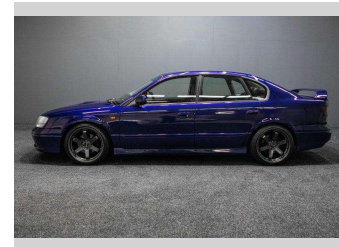

2000 Subaru Legacy B4 | Twin Turbo 5SP!

Purchase Price **\$16,995**
Includes GST, Registration & Licensing

Finance may be available on this vehicle. Ask one of our friendly staff for more information.

Gain peace of mind with Mechanical Breakdown Insurance. **Ask us how.**

Top features

- » 4WD/4x4

Body Style
Sedan

Odometer
168,000 km

Engine
1994 cc, Internal Combustion

Fuel Type
Petrol

Transmission
5-Speed Manual, 4WD

Wheels
-