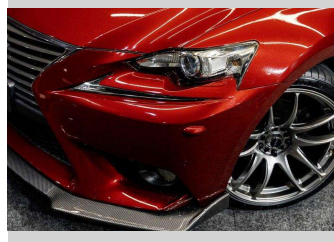

# 2013 Lexus IS 250 Rare AWD | Lip Kit - Fresh Import

**Purchase Price** **\$23,995**  
Includes GST, Registration & Licensing

Finance may be available on this vehicle. Ask one of our friendly staff for more information.

Gain peace of mind with Mechanical Breakdown Insurance. **Ask us how.**

**Top features**

None Listed

Body Style  
**Sedan**

Odometer  
**73,000 km**

Engine  
**2499 cc, Internal Combustion**

Fuel Type  
**Petrol**