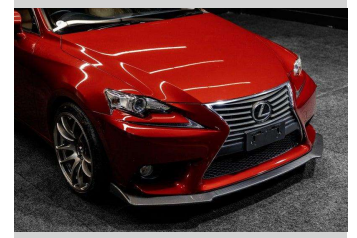

# 2013 Lexus IS 250 Rare AWD | Lip Kit - Fresh Import

**Purchase Price** **\$23,995**  
Includes GST, Registration & Licensing

Finance may be available on this vehicle. Ask one of our friendly staff for more information.

Gain peace of mind with Mechanical Breakdown Insurance. **Ask us how.**

**Top features**

None Listed

Body Style  
**Sedan**

Odometer  
**73,000 km**

Engine  
**2499 cc, Internal Combustion**

Fuel Type  
**Petrol**