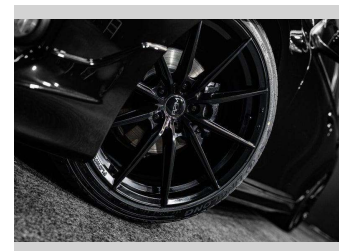

2013 Toyota MARK-X 250 G | V6 RWD - Fresh Import

Purchase Price **$16,995**
Includes GST, Registration & Licensing

Finance may be available on this vehicle. Ask one of our friendly staff for more information.

Gain peace of mind with Mechanical Breakdown Insurance. **Ask us how.**

Top features
None Listed

Body Style
Sedan

Odometer
139,000 km

Engine
Internal Combustion

Fuel Type
Petrol

Transmission
Auto

Wheels
-

VIN
7AT0GF09X16070042

Interior
-

Safety
-

Reg No.
-

Ext Colour
Black

History
-

Seats
-

CO2 Emissions
-

Energy Economy
-

Stock ID: 9174