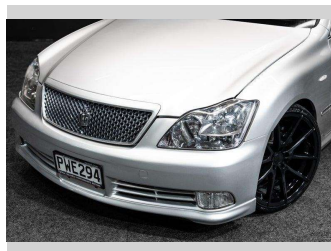

# 2004 Toyota Crown Athlete | 3.0L V6 RWD!

**Purchase Price** **\$14,995**  
Includes GST, Registration & Licensing

Finance may be available on this vehicle. Ask one of our friendly staff for more information.

Gain peace of mind with Mechanical Breakdown Insurance. **Ask us how.**

**Top features**

None Listed

Body Style  
**Sedan**

Odometer  
**134,000 km**

Engine  
**2990 cc, Internal Combustion**

Fuel Type  
**Petrol**