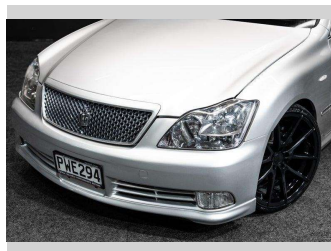

2004 Toyota Crown Athlete | 3.0L V6 RWD!

Purchase Price **\$13,995**
Includes GST, Registration & Licensing

Finance may be available on this vehicle. Ask one of our friendly staff for more information.

Gain peace of mind with Mechanical Breakdown Insurance. **Ask us how.**

Top features

None Listed

Body Style
Sedan

Odometer
134,000 km

Engine
2990 cc, Internal Combustion

Fuel Type
Petrol

Transmission
Auto

Wheels
-