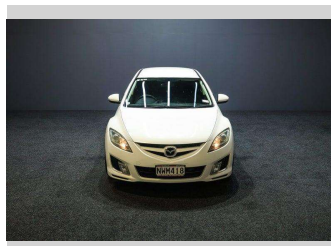

2008 Mazda Atenza 25S | Sporty Wagon

Purchase Price

\$12,995

Includes GST, Registration & Licensing

Finance may be available on this vehicle. Ask one of our friendly staff for more information.

finance
NOW

Gain peace of mind with Mechanical Breakdown Insurance. **Ask us how.**

provident
insurance

Top features

None Listed

Body Style

Station Wagon

Odometer

128,000 km

Engine

2480 cc, Internal Combustion

Fuel Type

Petrol

Transmission

Auto

Wheels

-

Ext Colour

White

History

-

Seats

5 seats

CO2 Emissions

★ ★ ★ ☆ ☆ ☆