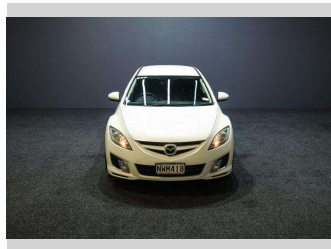

2008 Mazda Atenza 25S | Sporty Wagon

Purchase Price

\$12,995

Includes GST, Registration & Licensing

Finance may be available on this vehicle. Ask one of our friendly staff for more information.

finance
NOW

Gain peace of mind with Mechanical Breakdown Insurance. **Ask us how.**

provident
insurance

Top features

None Listed

Body Style

Station Wagon

Odometer

128,000 km

Engine

2480 cc, Internal Combustion

Fuel Type

Petrol

Transmission

Auto

Wheels

-

Ext Colour

White

History

-

Seats

5 seats

CO2 Emissions

★ ★ ★ ☆ ☆ ☆