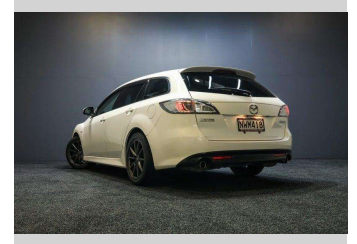

2008 Mazda Atenza 25S | Sporty Wagon

Purchase Price

\$12,995

Includes GST, Registration & Licensing

Finance may be available on this vehicle. Ask one of our friendly staff for more information.

finance
NOW

Gain peace of mind with Mechanical Breakdown Insurance. **Ask us how.**

provident
insurance

Top features

None Listed

Body Style

Station Wagon

Odometer

128,000 km

Engine

2480 cc, Internal Combustion

Fuel Type

Petrol

Transmission

Auto

Wheels

-

Ext Colour

White

History

-

Seats

5 seats

CO2 Emissions

★ ★ ★ ☆ ☆ ☆