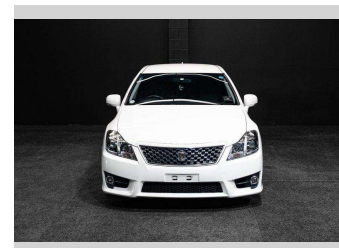

# 2012 Toyota Crown Athlete | FRESH IMPORT!

**Purchase Price** **\$16,995**  
Includes GST, Registration & Licensing

Finance may be available on this vehicle. Ask one of our friendly staff for more information.

Gain peace of mind with Mechanical Breakdown Insurance. **Ask us how.**

**Top features**  
None Listed

Body Style  
**Sedan**

Odometer  
**105,000 km**

Engine  
**2499 cc, Internal Combustion**

Fuel Type  
**Petrol**