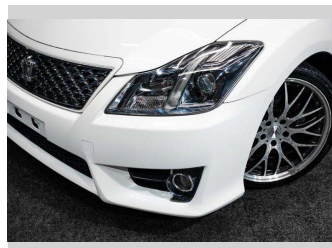

# 2012 Toyota Crown Athlete | FRESH IMPORT!

**Purchase Price** **\$16,995**  
Includes GST, Registration & Licensing

Finance may be available on this vehicle. Ask one of our friendly staff for more information.

Gain peace of mind with Mechanical Breakdown Insurance. **Ask us how.**

**Top features**  
None Listed

Body Style  
**Sedan**

Odometer  
**105,000 km**

Engine  
**2499 cc, Internal Combustion**

Fuel Type  
**Petrol**