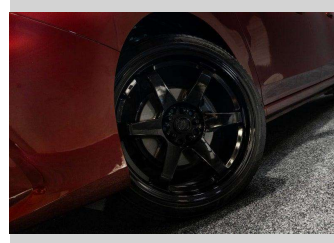

2018 Subaru Impreza 2.0L SPORT - Eyesight!

Purchase Price **\$17,995**
Includes GST, Registration & Licensing

Finance may be available on this vehicle. Ask one of our friendly staff for more information.

Gain peace of mind with Mechanical Breakdown Insurance. **Ask us how.**

Top features
None Listed

Body Style
Hatchback

Odometer
77,000 km

Engine
1995 cc, Internal Combustion

Fuel Type
Petrol

Transmission
Auto