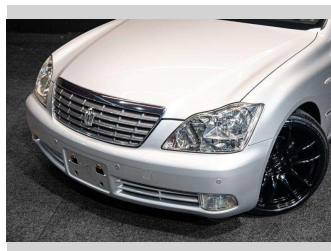

2006 Toyota Crown FRESH IMPORT!

Purchase Price

\$12,995

Includes GST, Registration & Licensing

Finance may be available on this vehicle. Ask one of our friendly staff for more information.

finance
NOW

Gain peace of mind with Mechanical Breakdown Insurance. **Ask us how.**

provident
insurance

Top features

None Listed

Body Style

Sedan

Odometer

47,991 km

Engine