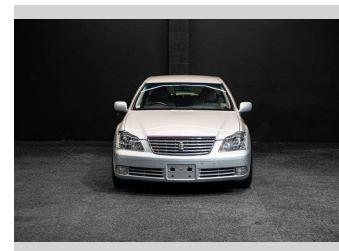

2006 Toyota Crown FRESH IMPORT!

Purchase Price

\$12,995

Includes GST, Registration & Licensing

Finance may be available on this vehicle. Ask one of our friendly staff for more information.

finance
NOW

Gain peace of mind with Mechanical Breakdown Insurance. **Ask us how.**

provident
insurance

Top features

None Listed

Body Style

Sedan

Odometer

47,991 km

Engine

2994 cc, Internal Combustion

Fuel Type

Petrol

Transmission

Auto

Wheels

-

VIN