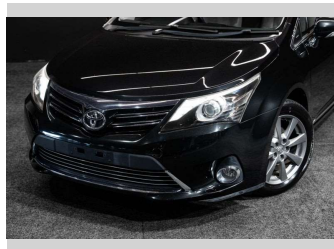

# 2014 Toyota Avensis 2.0L Reliable Wagon!

**Purchase Price** **\$13,995**  
Includes GST, Registration & Licensing

Finance may be available on this vehicle. Ask one of our friendly staff for more information.