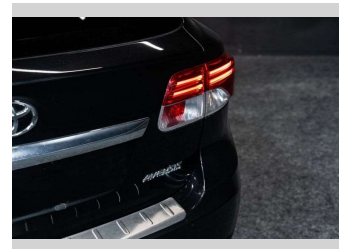

2014 Toyota Avensis 2.0L Reliable Wagon!

Purchase Price **$13,995**
Includes GST, Registration & Licensing

Finance may be available on this vehicle. Ask one of our friendly staff for more information.

Gain peace of mind with Mechanical Breakdown Insurance. **Ask us how.**

Top features

None Listed

Body Style
Station Wagon

Odometer
91,495 km

Engine
1986 cc, Internal Combustion

Fuel Type
Petrol

Transmission
Auto

Wheels
-

VIN
7AT0H63MX26009246

Interior
-

Safety

Based on 2025 VSRR rating

Reg No.
-

Ext Colour
Black

History
-

Seats
-

CO2 Emissions
★ ★ ★ ★ ☆ ☆
190 grams/km

Energy Economy
★ ★ ☆ ☆ ☆ ☆
Annual fuel cost of $3,210
8.2L per 100km

Cost per year is an estimate based on petrol price of $2.80 per litre and an average distance of 14000 km. Emissions and Energy Economy figures standardised to 3P WLTP.

Stock ID: 9426