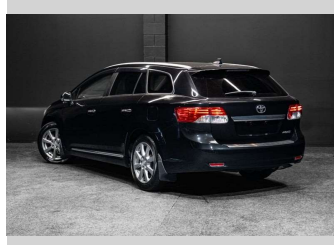

# 2014 Toyota Avensis 2.0L Reliable Wagon!

**Purchase Price** **\$13,995**  
Includes GST, Registration & Licensing

Finance may be available on this vehicle. Ask one of our friendly staff for more information.

Gain peace of mind with Mechanical Breakdown Insurance. **Ask us how.**

**Top features**

None Listed

Body Style  
**Station Wagon**

Odometer  
**91,495 km**

Engine  
**1986 cc, Internal Combustion**

Fuel Type  
**Petrol**