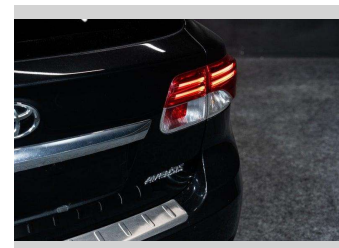

2014 Toyota Avensis 2.0L Reliable Wagon!

Purchase Price **$13,995**
Includes GST, Registration & Licensing

Finance may be available on this vehicle. Ask one of our friendly staff for more information.

Gain peace of mind with Mechanical Breakdown Insurance. **Ask us how.**

Top features

None Listed

Body Style
Station Wagon

Odometer
91,495 km

Engine
1986 cc, Internal Combustion

Fuel Type
Petrol

Transmission
Auto

Wheels
-

VIN
7AT0H63MX26009246

Interior
-

Safety

Based on 2025 VSRR rating

Reg No.
-

Ext Colour
Black

History
-

Seats
-

CO2 Emissions
★★★★☆
190 grams/km

Energy Economy
★★☆☆☆☆
Annual fuel cost of $3,210
8.2L per 100km

Cost per year is an estimate based on petrol price of $2.80 per litre and an average distance of 14000 km. Emissions and Energy Economy figures standardised to 3P WLTP.

Stock ID: 9426