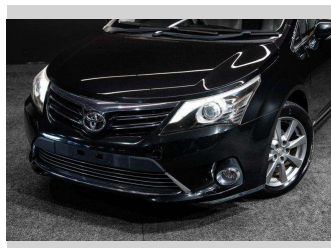

2014 Toyota Avensis 2.0L Reliable Wagon!

Purchase Price **\$13,995**
Includes GST, Registration & Licensing

Finance may be available on this vehicle. Ask one of our friendly staff for more information.

Gain peace of mind with Mechanical Breakdown Insurance. **Ask us how.**

Top features

None Listed

Body Style
Station Wagon

Odometer
91,495 km

Engine
1986 cc, Internal Combustion

Fuel Type
Petrol

Transmission
Auto

Wheels
-