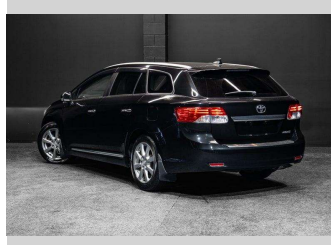

2014 Toyota Avensis 2.0L Reliable Wagon!

Purchase Price **\$13,995**
Includes GST, Registration & Licensing

Finance may be available on this vehicle. Ask one of our friendly staff for more information.

Gain peace of mind with Mechanical Breakdown Insurance. **Ask us how.**

Top features

None Listed

Body Style
Station Wagon

Odometer
91,495 km

Engine
1986 cc, Internal Combustion

Fuel Type
Petrol

Transmission
Auto

Wheels
-