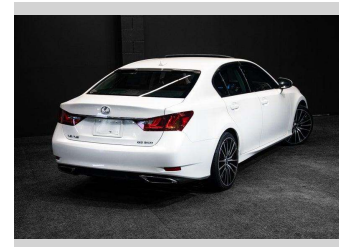

2012 Lexus GS 350 Luxury + Premium w/Sunroof!

Purchase Price **\$23,995**
Includes GST, Registration & Licensing

Finance may be available on this vehicle. Ask one of our friendly staff for more information.

Gain peace of mind with Mechanical Breakdown Insurance. **Ask us how.**

Top features

None Listed

Body Style
Sedan

Odometer
93,000 km

Engine
3456 cc, Internal Combustion

Fuel Type
Petrol

Transmission
Auto