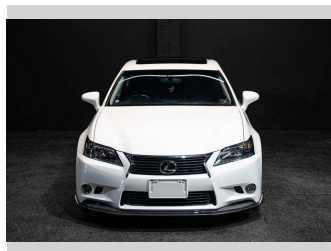

2012 Lexus GS 350 Luxury + Premium w/Sunroof!

Purchase Price **\$23,995**
Includes GST, Registration & Licensing

Finance may be available on this vehicle. Ask one of our friendly staff for more information.

Gain peace of mind with Mechanical Breakdown Insurance. **Ask us how.**

Top features

None Listed

Body Style
Sedan

Odometer
93,000 km

Engine
3456 cc, Internal Combustion

Fuel Type
Petrol

Transmission
Auto