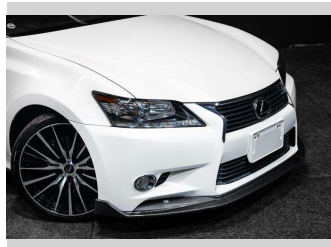

2012 Lexus GS 350 Luxury + Premium w/Sunroof!

Purchase Price **\$23,995**
Includes GST, Registration & Licensing

Finance may be available on this vehicle. Ask one of our friendly staff for more information.

Gain peace of mind with Mechanical Breakdown Insurance. **Ask us how.**

Top features

None Listed

Body Style
Sedan

Odometer
93,000 km

Engine
3456 cc, Internal Combustion

Fuel Type
Petrol

Transmission
Auto