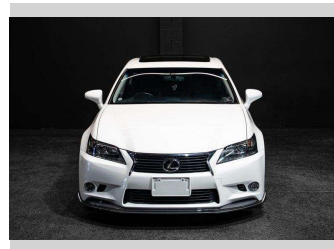

2012 Lexus GS 350 Luxury + Premium w/Sunroof!

Purchase Price **\$23,995**
Includes GST, Registration & Licensing

Finance may be available on this vehicle. Ask one of our friendly staff for more information.

Gain peace of mind with Mechanical Breakdown Insurance. **Ask us how.**

Top features
 None Listed

Body Style
Sedan

Odometer
93,000 km

Engine
3456 cc, Internal Combustion

Fuel Type
Petrol

Transmission
Auto

Wheels
 -