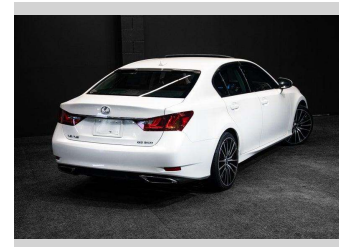

# 2012 Lexus GS 350 Luxury + Premium w/Sunroof!

**Purchase Price** **\$23,995**  
Includes GST, Registration & Licensing

Finance may be available on this vehicle. Ask one of our friendly staff for more information.

Gain peace of mind with Mechanical Breakdown Insurance. **Ask us how.**

**Top features**  
None Listed

Body Style  
**Sedan**

Odometer  
**93,000 km**

Engine  
**3456 cc, Internal Combustion**

Fuel Type  
**Petrol**