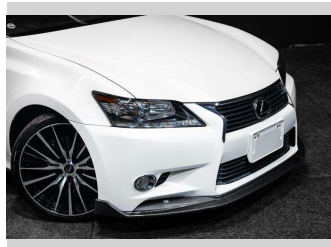

# 2012 Lexus GS 350 Luxury + Premium w/Sunroof!

**Purchase Price** **\$23,995**  
Includes GST, Registration & Licensing

Finance may be available on this vehicle. Ask one of our friendly staff for more information.

Gain peace of mind with Mechanical Breakdown Insurance. **Ask us how.**

**Top features**  
None Listed

Body Style  
**Sedan**

Odometer  
**93,000 km**

Engine  
**3456 cc, Internal Combustion**

Fuel Type  
**Petrol**