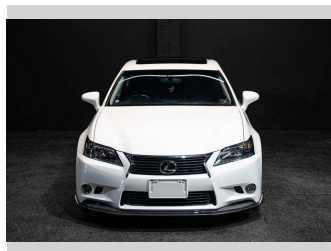

# 2012 Lexus GS 350 Luxury + Premium w/Sunroof!

**Purchase Price** **\$23,995**  
Includes GST, Registration & Licensing

Finance may be available on this vehicle. Ask one of our friendly staff for more information.

Gain peace of mind with Mechanical Breakdown Insurance. **Ask us how.**

**Top features**  
None Listed

Body Style  
**Sedan**

Odometer  
**93,000 km**

Engine  
**3456 cc, Internal Combustion**

Fuel Type  
**Petrol**