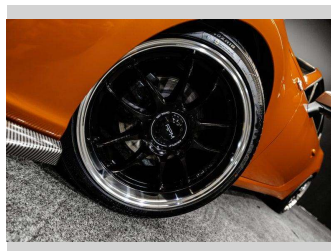

2012 Toyota 86 Limited | Fresh Import + NEW RPM

Purchase Price **$23,995**
Includes GST, Registration & Licensing

Finance may be available on this vehicle. Ask one of our friendly staff for more information.

Gain peace of mind with Mechanical Breakdown Insurance. **Ask us how.**

Top features

None Listed

Body Style
Coupe

Odometer
79,000 km

Engine
1998 cc, Internal Combustion

Fuel Type
Petrol

Transmission
Auto

Wheels
-

VIN
7AT0H65RX26017505

Interior
-

Safety

Based on 2025 VSRR rating

Reg No.
-

Ext Colour
Orange

History
-

Seats
-

CO2 Emissions
★ ★ ★ ★ ☆ ☆
206 grams/km

Energy Economy
★ ☆ ☆ ☆ ☆ ☆
Annual fuel cost of $3,490
8.9L per 100km

Cost per year is an estimate based on petrol price of $2.80 per litre and an average distance of 14000 km. Emissions and Energy Economy figures standardised to 3P WLTP.

Stock ID: 9173