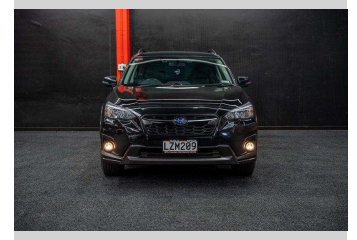

2019 Subaru XV | Sport 4WD!

Purchase Price

\$18,995

Includes GST, Registration & Licensing

Finance may be available on this vehicle. Ask one of our friendly staff for more information.

Gain peace of mind with Mechanical Breakdown Insurance. **Ask us how.**

Top features

» 4WD/4x4

Body Style

RV-SUV

Odometer

157,000 km

Engine

1995 cc, Internal Combustion

Fuel Type

Petrol

Transmission

Auto, 4WD

Wheels

-

VIN

JF1GT7KL5KG063115