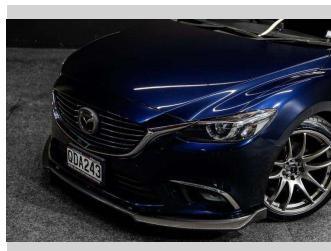

2015 Mazda Atenza 20S | Sporty Wagon + New

Purchase Price **\$20,995**
Includes GST, Registration & Licensing

Finance may be available on this vehicle. Ask one of our friendly staff for more information.

Gain peace of mind with Mechanical Breakdown Insurance. **Ask us how.**

Top features
None Listed

Body Style
Station Wagon

Odometer
110,000 km

Engine
1997 cc

Fuel Type
Petrol

Transmission
Auto

Wheels
-