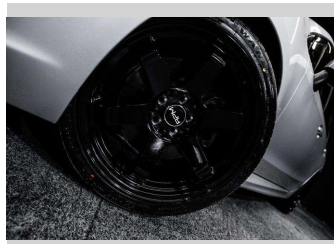

2014 Subaru Levorg 2.0 GT-S - EYESIGHT

Purchase Price **\$16,995**
Includes GST, Registration & Licensing

Finance may be available on this vehicle. Ask one of our friendly staff for more information.

Gain peace of mind with Mechanical Breakdown Insurance. **Ask us how.**

Top features

None Listed

Body Style
Station Wagon

Odometer
144,000 km

Engine
1990 cc, Internal Combustion

Fuel Type
Petrol

Transmission
Auto

Wheels
-