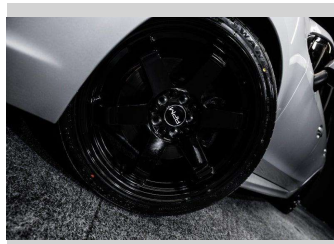

2014 Subaru Levorg 2.0 GT-S - EYESIGHT

Purchase Price **\$16,995**
Includes GST, Registration & Licensing

Finance may be available on this vehicle. Ask one of our friendly staff for more information.

Gain peace of mind with Mechanical Breakdown Insurance. **Ask us how.**

Top features

None Listed

Body Style
Station Wagon

Odometer
144,000 km

Engine
1990 cc, Internal Combustion

Fuel Type
Petrol

Transmission
Auto

Wheels
-